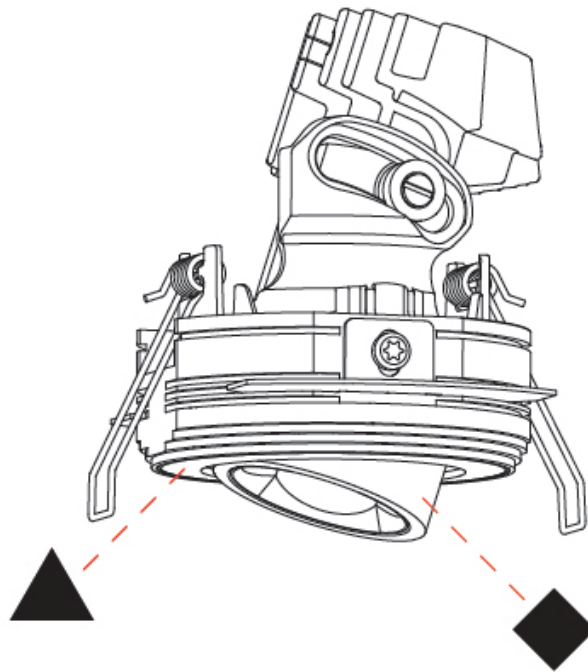

OIKO PRO ROUND ADJUSTABLE TRIMLESS

A35885-

PROJECT

TYPE

SPECIFIER

QUANTITY

DATE