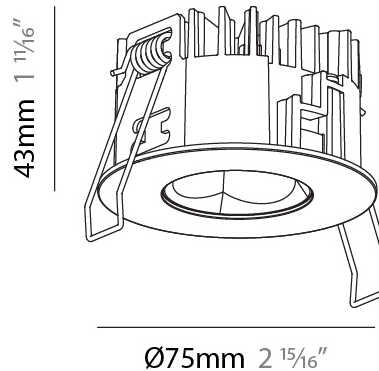

GENERAL

Series: Oiko Pro Round
Subseries: Oiko Pro Round
Brand: Prolicht
Division: Architectural
Mounting Type: Recessed
Mounting Location: Ceiling
Subcategory: Downlight

PHYSICAL

Shape: Round
Diameter (mm): 75
Diameter (in): 2 15/16
Height (mm): 43
Height (in): 1 11/16
Ceiling Thickness (mm): 1 - 25
Ceiling Thickness (in): 1/16 - 1 3/16
Min. Recessing Depth (mm): 50
Min. Recessing Depth (in): 1 15/16
Light Distribution: Direct
Diffuser: Lens Pack - Spread Lens / Linear Spread Lens / Honeycomb Louver
Fixture Finish: SSR / BKV / CWI / CRY / HAB / UFT / ITA / RUA / FTG / MYG / LOD / PUS / FRO / FUP / KIA / POP / BLS / SPG / MEY / GOH / GUM / CHC / COM / ABZ / JAG / OBR / MOS / ROR
Fixture Material: Aluminum Die Cast
Cut-out Measurements: 68mm / 2 11/16" Diameter

ELECTRICAL

Lamp Type: LED (Zhaga Standard)
Input Wattage (W): 14
Total Output Wattage (W): 12.7
Dimming: Dali Dimming
Driver Included: No
Driver Location: Recessed Housing
Driver Type: Constant Current - Universal (120Vac only for DALI driver)
Driver Class: Class 2
Input Voltage (V): 120 - 277
Constant Current (MA): 700

LED

Color Temperature (°K): 2700-6500 Tunable White
Max. Delivered Lumen (lm): 1381
Nominal Lumen (lm): 1460
CRI: >93 CRI
Lamp Life (hrs): 50000
Special LEDs offerings: Tunable White

OPTICAL

Reflector°: 62
Adjustability: Fixed

RATINGS AND CERTIFICATIONS

Certified By: Certified for North American Standards
IP rating: IP20