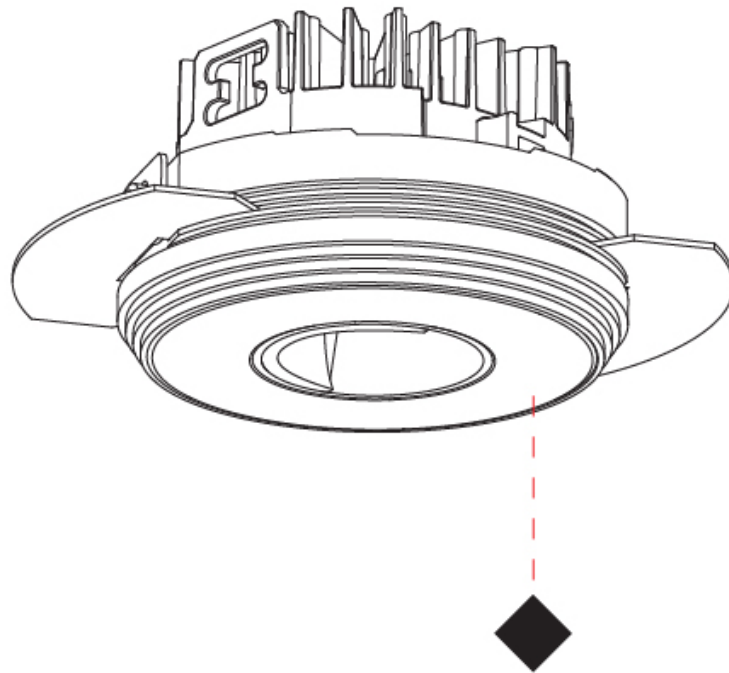

OPTICAL

Adjustability: Fixed

RATINGS AND CERTIFICATIONS

Certified By: Certified for North American Standards
 IP rating: IP20

OIKO PRO ROUND WALLWASH TRIMLESS

A35876-

| | |
|-----------|-------|
| PROJECT | _____ |
| TYPE | _____ |
| SPECIFIER | _____ |
| QUANTITY | _____ |
| DATE | _____ |