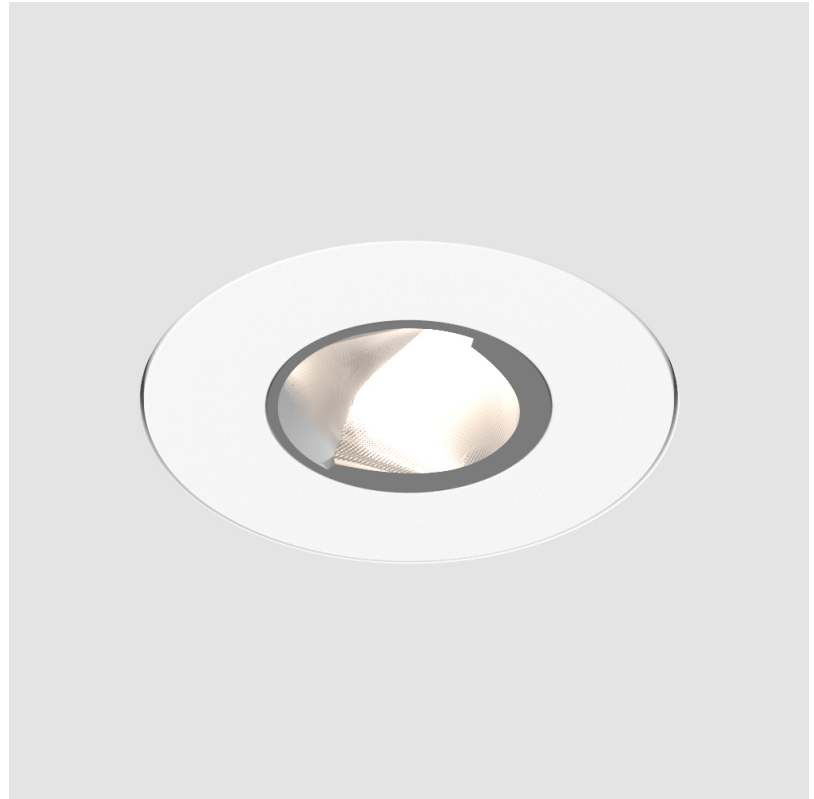

GENERAL

Series: Oiko Pro Round
Subseries: Oiko Pro Round Wallwash
Partner: Prolicht
Division: Architectural
Installation: Trimless
Product Type: Wallwash
Mounting Location: Ceiling
Light Distribution: Direct

PHYSICAL

Shape: Round
Diameter (mm): 75
Diameter (in): 2 ¹⁵/₁₆
Height (mm): 51
Height (in): 2
Ceiling Thickness (mm): 1 - 25
Ceiling Thickness (in): 1/16 - 1 3/16
Min. Recessing Depth (mm): 55
Min. Recessing Depth (in): 2 ³/₁₆
Fixture Finish: [SSR / BKV / CWI / KIA / POP / BLS / SPG / MEY / GOH / CHC / COM / ABZ / JAG / OBR / MOS / ROR](#)
Fixture Material: Aluminum Die Cast
Cut-out Measurements: 86mm / 3 3/8" Diameter

ELECTRICAL

Lamp Type: LED (Zhaga Standard)
Input Wattage (W): 14
Total Output Wattage (W): 12.7
Dimming: Dali Dimming
Driver Included: No
Driver Location: Recessed Housing
Driver Type: Constant Current - Universal (120Vac only for DALI driver)
Driver Class: Class 2
Input Voltage (V): 120 - 277
Constant Current (MA): 700

LED

Color Temperature (°K): 2700-6500 Tunable White
Max. Delivered Lumen (lm): 1040 - 1216
Nominal Lumen (lm): 1242 - 1460
CRI: >93 CRI
Lamp Life (hrs): 50000
Special LEDs offerings: Tunable White

OPTICAL

Adjustability: Fixed

RATINGS AND CERTIFICATIONS

Certified By: Certified for North American Standards
IP rating: IP20