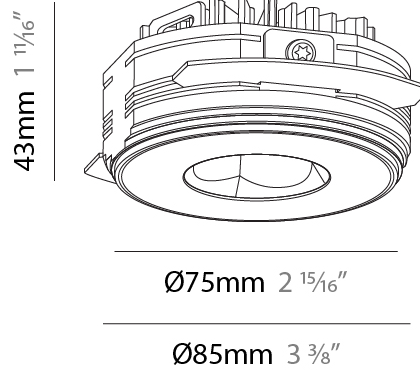

PHYSICAL

Aperture Sizes - Downlights: 1"
Shape: Round
Diameter (mm): 75
Diameter (in): 2 15/16
Height (mm): 43
Height (in): 1 11/16
Ceiling Thickness (mm): 10 / 12.5 / 15 / 25
Ceiling Thickness (in): 3/8 or 1/2 or 9/16 or 1
Min. Recessing Depth (mm): 50
Min. Recessing Depth (in): 1 15/16
Diffuser: Lens Pack - Spread Lens / Linear Spread Lens / Honeycomb Louver
Fixture Finish: SSR / BKV / CWI / CRY / HAB / UFT / ITA / RUA / FTG / MYG / LOD / PUS / FRO / FUP / KIA / POP / BLS / SPG / MEY / GOH / CHC / COM / ABZ / JAG / OBR / MOS / ROR
Fixture Material: Aluminum Die Cast
Cut-out Measurements: 86mm / 2 11/16" Diameter

ELECTRICAL

Lamp Type: LED (Zhaga Standard)
Input Wattage (W): 14
Total Output Wattage (W): 12.7
Dimming: Dali Dimming
Driver Included: No
Driver Location: Recessed Housing
Driver Type: Constant Current - Universal (120Vac only for DALI driver)
Driver Class: Class 2
Input Voltage (V): 120 - 277
Constant Current (MA): 700

LED

Color Temperature (°K): 2700-6500 Tunable White
Max. Delivered Lumen (lm): 1381
Nominal Lumen (lm): 1460
CRI: >90 CRI
Lamp Life (hrs): 50000
Special LEDs offerings: Tunable White

OPTICAL

Reflector°: 62
Adjustability: Fixed

RATINGS AND CERTIFICATIONS

Certified By: Certified for North American Standards
IP rating: IP20